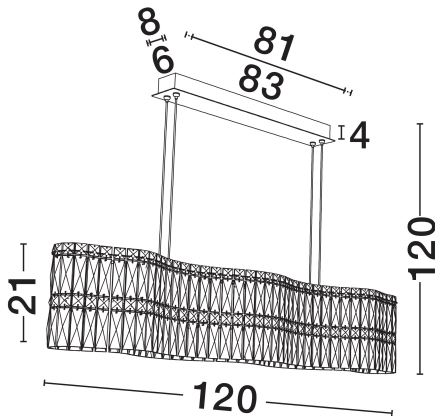

NOVA LUCE

PRODUCT DATASHEET

Version: 001

PRODUCT PHOTOGRAPH

TECHNICAL DRAWING

GENERAL INFORMATION

| | |
|-------------------------|------------|
| Product Code | 9019783 |
| Collection | Indoor |
| Product Category | Suspension |
| Product Family | Nuvia |
| Mounting Location | Wall |
| Application Environment | Indoor |
| Specifications | N/A |

DIMENSION & WEIGHT

| | |
|--------------|---------------------|
| LxWxH (cm) | L: 120 W: 12 H: 120 |
| Cut Out (cm) | N/A |
| Weight (Kgr) | 10 |

MATERIAL & COLOR

| | |
|---------------|-----------------|
| Product Color | Chrome |
| Body Material | Metal & Crystal |