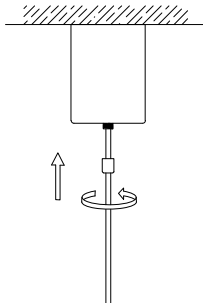

NOVA LUCE

9870045

1

Turn off the general switch

2

Detach the cover, drill holes
& apply plastic anchors with the screws

3

Connect the wires

4

Adjust the cable length
& fix it in to place with a screw

5

Push the canopy to the ceiling
& apply the metal cap by rotating

6

Turn on the general switch