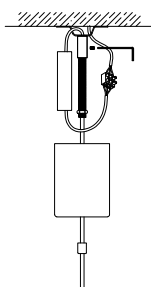

NOVA LUCE

9870045

1

Turn off the general switch

2

Detach the cover, drill holes
& apply plastic anchors with the screws

3

Connect the wires

4

Adjust the cable length
& fix it in to place with a screw

5

Push the canopy to the ceiling
& apply the metal cap by rotating

6

Turn on the general switch