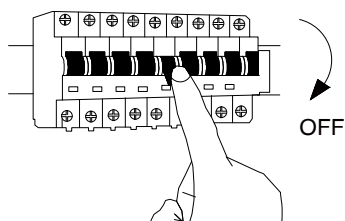

NOVA LUCE

9870045

1

Turn off the general switch

2

Detach the cover, drill holes
& apply plastic anchors with the screws

3

Connect the wires

4

Adjust the cable length
& fix it in to place with a screw

5

Push the canopy to the ceiling
& apply the metal cap by rotating

6

Turn on the general switch