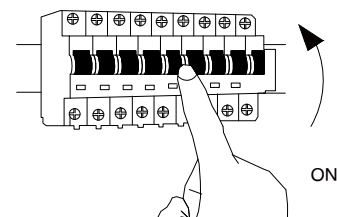

NOVA LUCE

9870045

1

Turn off the general switch

2

Detach the cover, drill holes
& apply plastic anchors with the screws

3

Connect the wires

4

Adjust the cable length
& fix it in to place with a screw

5

Push the canopy to the ceiling
& apply the metal cap by rotating

6

Turn on the general switch