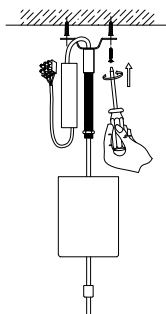

NOVA LUCE

9870045

1

Turn off the general switch

2

Detach the cover, drill holes
& apply plastic anchors with the screws

3

Connect the wires

4

Adjust the cable length
& fix it in to place with a screw

5

Push the canopy to the ceiling
& apply the metal cap by rotating

6

Turn on the general switch