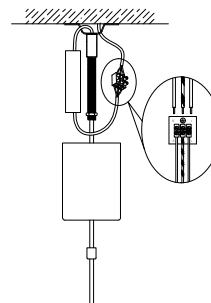

NOVA LUCE

9870045

1

Turn off the general switch

2

Detach the cover, drill holes
& apply plastic anchors with the screws

3

Connect the wires

4

Adjust the cable length
& fix it in to place with a screw

5

Push the canopy to the ceiling
& apply the metal cap by rotating

6

Turn on the general switch