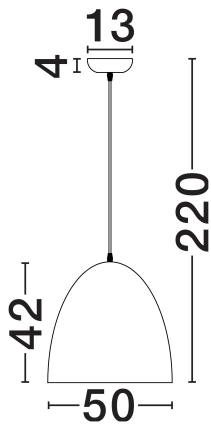

NOVA LUCE

PRODUCT DATASHEET

Version: 001

PRODUCT PHOTOGRAPH

TECHNICAL DRAWING

GENERAL INFORMATION

Product Code	9620175
Collection	Indoor
Product Category	Suspension
Product Family	Solis
Mounting Location	Wall
Application Environment	Indoor
Specifications	N/A

DIMENSION & WEIGHT

LxWxH (cm)	D: 50 H: 220
Cut Out (cm)	N/A
Weight (Kgr)	1.9

MATERIAL & COLOR

Product Color	Red & Black
Body Material	Mulberry Silk, Paper & Metal

APPLICATION & MOUNTING

Ambient Working Temp.	Max 45°C
Type of Protection	IP20
Dimmable	N/A
Type of Dimming	N/A
Mounting type	Surface
Mounting Depth (cm)	N/A
Led Module Replaceable	Yes
Light Source	E27

Power (Nominal)	1x12W
Input voltage (Nominal)	220-240V
Mains Frequency	50/60Hz

PHOTOMETRICAL DATA

Luminous Flux	N/A
Color Temperature	N/A
Light Color (Designation)	N/A

WARRANTY

Warranty	3 Years
----------	----------------