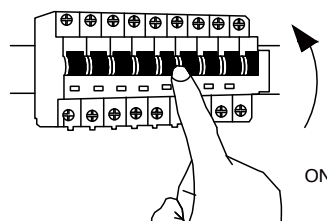

NOVA LUCE

9214220

1

Turn off the general switch

2

Drill holes & apply plastic anchors
With screws

3

Connect the wires

4

Apply the side screws

5

Turn on the general switch