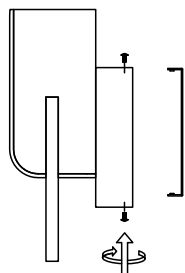

NOVA LUCE

9214220

1

Turn off the general switch

2

Drill holes & apply plastic anchors
With screws

3

Connect the wires

4

Apply the side screws

5

Turn on the general switch