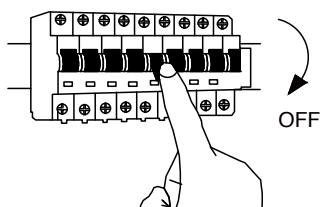

NOVA LUCE

9214220

1

Turn off the general switch

2

Drill holes & apply plastic anchors
With screws

3

Connect the wires

4

Apply the side screws

5

Turn on the general switch