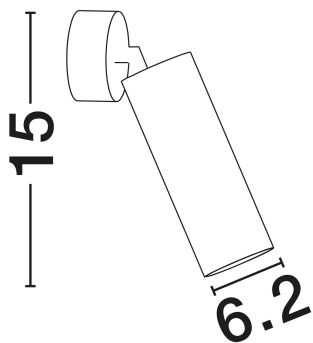

NOVA LUCE

PRODUCT DATASHEET

Version: 001

PRODUCT PHOTOGRAPH

GENERAL INFORMATION

Product Code	821601
Collection	Indoor
Product Category	Wall
Product Family	Dexter
Mounting Location	Wall
Application Environment	Indoor
Specifications	N/A

DIMENSION & WEIGHT

LxWxH (cm)	D: 6.2 H: 15
Cut Out (cm)	N/A
Weight (Kgr)	0.39

MATERIAL & COLOR

Product Color	Sandy Black
Body Material	Aluminium

TECHNICAL DRAWING

APPLICATION & MOUNTING

Ambient Working Temp.	Max 45°C
Type of Protection	IP20
Dimmable	Yes
Type of Dimming	N/A
Mounting type	Surface
Mounting Depth (cm)	N/A
Led Module Replaceable	Yes
Light Source	LED GU10

NOVA LUCE S.A

Schimatari Viotias
32009, Greece

+30 22620 58 121
+30 22620 56 743

info@novaluce.com
www.novaluce.com