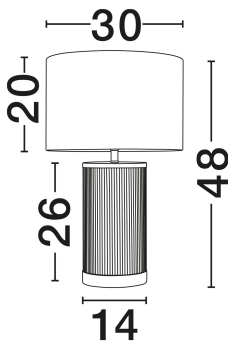

NOVA LUCE

PRODUCT DATASHEET

Version: 001

PRODUCT PHOTOGRAPH

TECHNICAL DRAWING

GENERAL INFORMATION

Product Code	9001074
Collection	Indoor
Product Category	Table
Product Family	Nau
Mounting Location	Table
Application Environment	Indoor
Specifications	N/A

DIMENSION & WEIGHT

LxWxH (cm)	D: 30 H: 48
Cut Out (cm)	N/A
Weight (Kgr)	1.3

MATERIAL & COLOR

Product Color	Fabric Shade
Body Material	Wicker & Wood

APPLICATION & MOUNTING

Ambient Working Temp.	Max 45°C
Type of Protection	IP20
Dimmable	Yes
Type of Dimming	N/A
Mounting type	Surface
Mounting Depth (cm)	N/A
Led Module Replaceable	Yes
Light Source	E27

Power (Nominal)	1x12W
Input voltage (Nominal)	100-240V
Mains Frequency	50/60Hz

PHOTOMETRICAL DATA

Luminous Flux	N/A
Color Temperature	N/A
Light Color (Designation)	N/A

WARRANTY

Warranty	3 Years
----------	----------------