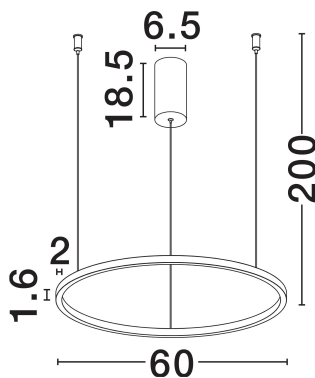

GENERAL INFORMATION

Product Code	9345600
Collection	Indoor
Product Category	Suspension
Product Family	Tarquin
Mounting Location	Wall
Application Environment	Indoor
Specifications	N/A

DIMENSION & WEIGHT

LxWxH (cm)	D: 60 H: 200
Cut Out (cm)	N/A
Weight (Kgr)	2

MATERIAL & COLOR

Product Color	Sandy White
Body Material	Aluminium & Acrylic

APPLICATION & MOUNTING

Ambient Working Temp.	Max 45°C
Type of Protection	IP20
Dimmable	Yes
Type of Dimming	Triac
Mounting type	Surface
Mounting Depth (cm)	N/A
Led Module Replaceable	No
Light Source	LED

NOVA LUCE S.A

Schimatari Viotias
32009, Greece

+30 22620 58 121
+30 22620 56 743

info@novaluce.com
www.novaluce.com