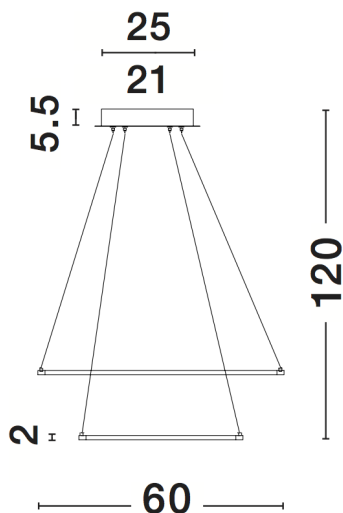

NOVA LUCE

PRODUCT DATASHEET

Version: 001

PRODUCT PHOTOGRAPH

TECHNICAL DRAWING

GENERAL INFORMATION

Product Code	17222003 D
Collection	Decorative
Product Category	Suspension
Product Family	Aria
Mounting Location	Ceiling
Application Environment	Indoor

DIMENSION & WEIGHT

LxWxH (cm)	D: 60 H: 120
Cut out (cm)	N/A
Weight (Kgr)	1.7

MATERIAL & COLOR

Product Color	Chrome
Body Material	Aluminium & Acrylic

APPLICATION & MOUNTING

Ambient Working Temp.	Max 45 oC
Type of Protection	IP20
Dimmable	Yes
Type of Dimming (Optional)	Triac
Mounting type	Ceiling
Mounting Depth (cm)	N/A
Led Module Replaceable	No
Light Source	LED

Power (Nominal)	74W
Input voltage (Nominal)	220-240Vac
Mains Frequency	50/60Hz

PHOTOMETRICAL DATA

Luminous Flux	4025 lm
Color Temperature	3000K
Light Color (Designation)	Warm White

WARRANTY

Warranty	3 Years
----------	----------------