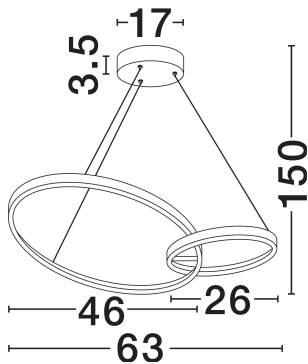

NOVA LUCE

PRODUCT DATASHEET

Version: 001

PRODUCT PHOTOGRAPH

TECHNICAL DRAWING

GENERAL INFORMATION

| | |
|-------------------------|------------|
| Product Code | 9001108 |
| Collection | Indoor |
| Product Category | Suspension |
| Product Family | Imar |
| Mounting Location | Wall |
| Application Environment | Indoor |
| Specifications | N/A |

DIMENSION & WEIGHT

| | |
|--------------|--------------------|
| LxWxH (cm) | D: 63 W: 46 H: 150 |
| Cut Out (cm) | N/A |
| Weight (Kgr) | 0.95 |

MATERIAL & COLOR

| | |
|---------------|--------------------|
| Product Color | Sandy Black & Gold |
| Body Material | Steel & Aluminium |

| | |
|-------------------------|-----------------|
| Power (Nominal) | 36W |
| Input voltage (Nominal) | 220-240V |
| Mains Frequency | 50/60Hz |

PHOTOMETRICAL DATA

| | |
|---------------------------|-------------------|
| Luminous Flux | 1620lm |
| Color Temperature | 3200K |
| Light Color (Designation) | Warm White |