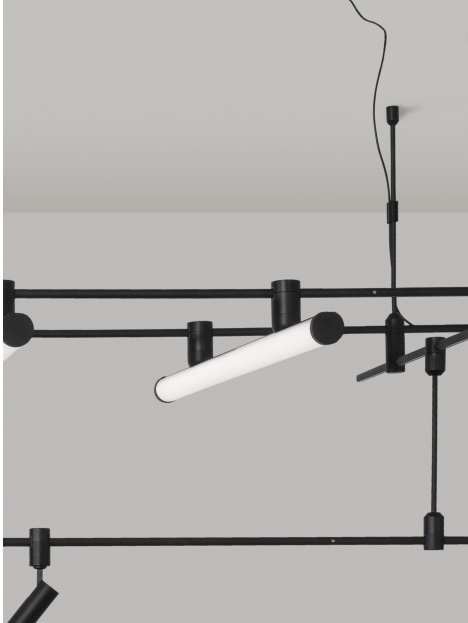

NOVA LUCE

PRODUCT DATASHEET

Version: 001

PRODUCT PHOTOGRAPH

TECHNICAL DRAWING

GENERAL INFORMATION

Product Code	9028838
Collection	Indoor
Product Category	Accessories
Product Family	Zeon
Mounting Location	N/A
Application Environment	Indoor
Specifications	N/A

DIMENSION & WEIGHT

LxWxH (cm)	L: 150 H 1: 4 H 2: 10
Cut Out (cm)	N/A
Weight (Kgr)	0

MATERIAL & COLOR

Product Color	Sandy Black
Body Material	Aluminium & Acrylic

APPLICATION & MOUNTING

Ambient Working Temp.	Max 45°C
Type of Protection	IP20
Dimmable	No
Type of Dimming	N/A
Mounting type	Surface
Mounting Depth (cm)	N/A
Led Module Replaceable	No
Light Source	LED

NOVA LUCE S.A

Schimatari Viotias
32009, Greece

+30 22620 58 121
+30 22620 56 743

info@novaluce.com
www.novaluce.com