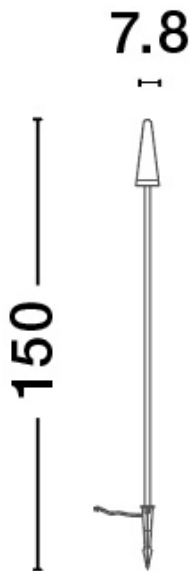

NOVA LUCE

PRODUCT DATASHEET

Version: 001

PRODUCT PHOTOGRAPH

TECHNICAL DRAWING

GENERAL INFORMATION

Product Code	9002869
Collection	Outdoor
Product Category	Bollard
Product Family	MABEL
Mounting Location	Floor
Application Environment	Outdoor

DIMENSION & WEIGHT

LxWxH (cm)	L: 7,8 W: 7,8 H: 150
Cut out (cm)	N/A
Weight (Kgr)	1.3

MATERIAL & COLOR

Product Color	Black
Body Material	Aluminium&-Glass

APPLICATION & MOUNTING

Ambient Working Temp.	Max 40 oC
Type of Protection	IP54
Dimmable	No
Type of Dimming (Optional)	N/A
Mounting type	Surface
Mounting Depth (cm)	N/A
Led Module Replaceable	No
Light Source	LED

Power (Nominal)	8.5 W
Input voltage (Nominal)	220-240Vac
Mains Frequency	50/60Hz

PHOTOMETRICAL DATA

Luminous Flux	590 lm
Color Temperature	3000K
Light Color (Designation)	Warm White

WARRANTY

Warranty	3 Years
----------	----------------