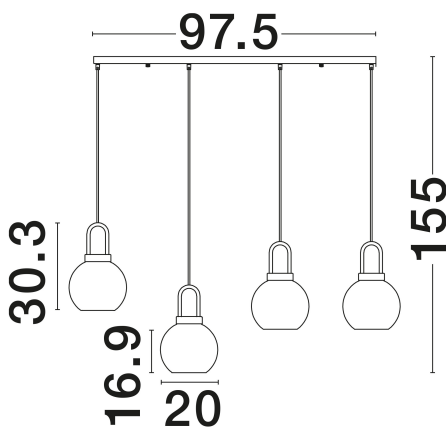

TECHNICAL DRAWING

GENERAL INFORMATION

Product Code	9241180
Collection	Indoor
Product Category	Suspension
Product Family	Irvine
Mounting Location	Ceiling
Application Environment	Indoor
Specifications	N/A

DIMENSION & WEIGHT

LxWxH (cm)	L: 97.5 H1: 30.3 H2: 155
Cut Out (cm)	N/A
Weight (Kgr)	3.2

MATERIAL & COLOR

Product Color	Clear & Brass Gold
Body Material	Glass & Metal

APPLICATION & MOUNTING

Ambient Working Temp.	Max 45°C
Type of Protection	IP20
Dimmable	Yes
Type of Dimming	N/A
Mounting type	Surface
Mounting Depth (cm)	N/A
Led Module Replaceable	Yes
Light Source	E27

NOVA LUCE S.A

Schimatari Viotias
32009, Greece

+30 22620 58 121
+30 22620 56 743

info@novaluce.com
www.novaluce.com