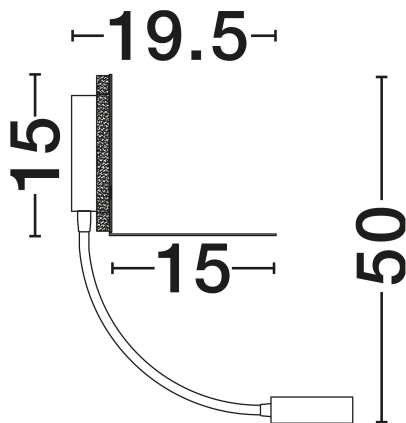

NOVA LUCE

PRODUCT DATASHEET

Version: 001

PRODUCT PHOTOGRAPH

TECHNICAL DRAWING

GENERAL INFORMATION

Product Code	9173281
Collection	Indoor
Product Category	Wall
Product Family	Eclip
Mounting Location	Wall
Application Environment	Indoor
Specifications	N/A

DIMENSION & WEIGHT

LxWxH (cm)	L: 15 W: 19.5 H: 50
Cut Out (cm)	N/A
Weight (Kgr)	0.9

MATERIAL & COLOR

Product Color	White
Body Material	Aluminium

APPLICATION & MOUNTING

Ambient Working Temp.	Max 45°C
Type of Protection	IP20
Dimmable	No
Type of Dimming	N/A
Mounting type	Surface
Mounting Depth (cm)	N/A
Led Module Replaceable	No
Light Source	LED

Power (Nominal)	9W
Input voltage (Nominal)	220-240V
Mains Frequency	50/60Hz

PHOTOMETRICAL DATA

Luminous Flux	520lm
Color Temperature	3000K
Light Color (Designation)	Warm White

WARRANTY

Warranty	3 Years
----------	----------------