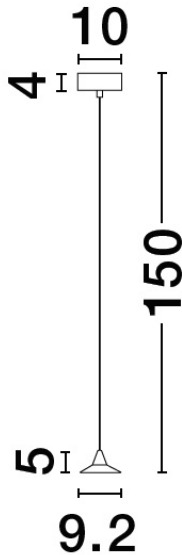

NOVA LUCE

PRODUCT DATASHEET

Version: 001

PRODUCT PHOTOGRAPH

TECHNICAL DRAWING

GENERAL INFORMATION

Product Code	9060221
Collection	Decorative
Product Category	Suspension
Product Family	Dro
Mounting Location	Ceiling
Application Environment	Indoor

DIMENSION & WEIGHT

LxWxH (cm)	D: 9,2 H: 150
Cut out (cm)	N/A
Weight (Kgr)	0.5

MATERIAL & COLOR

Product Color	White
Body Material	Aluminium

APPLICATION & MOUNTING

Ambient Working Temp.	Max 45 oC
Type of Protection	IP20
Dimmable	Yes
Type of Dimming (Optional)	Triac
Mounting type	Ceiling
Mounting Depth (cm)	N/A
Led Module Replaceable	No
Light Source	LED

Power (Nominal)	6W
Input voltage (Nominal)	220-240Vac
Mains Frequency	50/60Hz

PHOTOMETRICAL DATA

Luminous Flux	355 lm
Color Temperature	3000K
Light Color (Designation)	Warm White

WARRANTY

Warranty	3 Years
----------	----------------