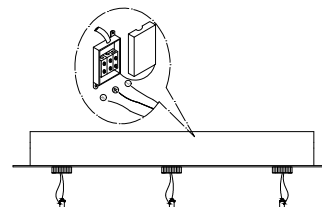

NOVA LUCE

9124118

1

Turn off the general switch

2

Drill holes & apply plastic anchors
With screws

3

Connect the wires

4

Apply the side screws

5

Put it in place
& Adjust the wire

6

Turn on the general switch