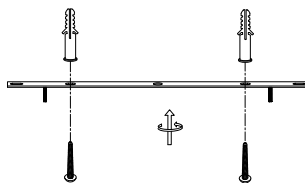

NOVA LUCE

9124118

1

Turn off the general switch

2

Drill holes & apply plastic anchors
With screws

3

Connect the wires

4

Apply the side screws

5

Put it in place
& Adjust the wire

6

Turn on the general switch