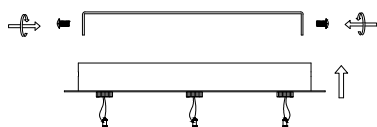

NOVA LUCE

9124118

1

Turn off the general switch

2

Drill holes & apply plastic anchors
With screws

3

Connect the wires

4

Apply the side screws

5

Put it in place
& Adjust the wire

6

Turn on the general switch