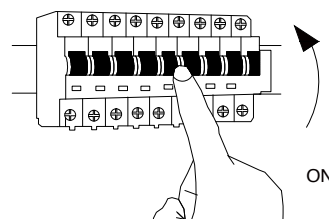

NOVA LUCE

9124118

1

Turn off the general switch

2

Drill holes & apply plastic anchors
With screws

3

Connect the wires

4

Apply the side screws

5

Put it in place
& Adjust the wire

6

Turn on the general switch