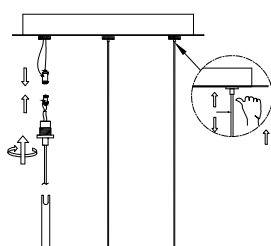

NOVA LUCE

9124118

1

Turn off the general switch

2

Drill holes & apply plastic anchors
With screws

3

Connect the wires

4

Apply the side screws

5

Put it in place
& Adjust the wire

6

Turn on the general switch