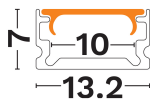

NOVA LUCE

PRODUCT DATASHEET

Version: 001

PRODUCT PHOTOGRAPH

TECHNICAL DRAWING

COMPATIBLE WITH

— On/Off Driver: N/A

— Triac Driver: N/A

— Dali Driver: N/A

GENERAL INFORMATION

Product Code	9254100
Product Category	Aluminium Profiles
Product Family	Surface
Mounting Location	N/A
Application Environment	N/A

DIMENSION & WEIGHT

LxWxH (cm)	:200 W:1.31 H:0.7 cm
Cut out (cm)	N/A
Weight (Kgr)	N/A

MATERIAL & COLOR

Product Color	N/A
Body Material	Aluminium
Cover Material	N/A

APPLICATION & MOUNTING

Ambient Working Temp.	45 C
Type of Protection	N/A
Protection Class IK	N/A
Dimmable	N/A
Type of Dimming (Optional)	N/A
Mounting type	N/A
Mounting Depth (cm)	N/A
Led Module Replaceable	No
Light Source	Led
Adjustable	No

NOVA LUCE S.A

Schimatari Viotias
32009, Greece

+30 22620 58 121
+30 22620 56 743

info@novaluce.com
www.novaluce.com