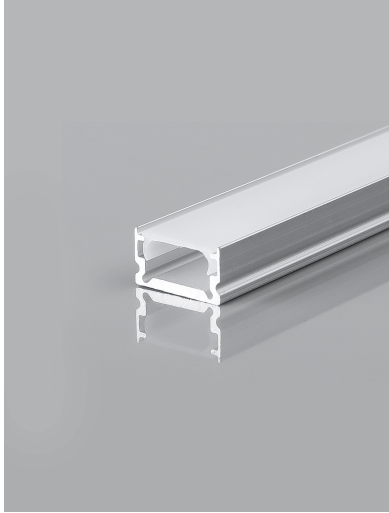

NOVA LUCE

PRODUCT DATASHEET

Version: 001

PRODUCT PHOTOGRAPH

TECHNICAL DRAWING

COMPATIBLE WITH

— On/Off Driver: N/A

— Triac Driver: N/A

— Dali Driver: N/A

GENERAL INFORMATION

Product Code	9254100
Product Category	Aluminium Profiles
Product Family	Surface
Mounting Location	N/A
Application Environment	N/A

DIMENSION & WEIGHT

LxWxH (cm)	:200 W:1.31 H:0.7 cm
Cut out (cm)	N/A
Weight (Kgr)	N/A

MATERIAL & COLOR

Product Color	N/A
Body Material	Aluminium
Cover Material	N/A

APPLICATION & MOUNTING

Ambient Working Temp.	45 C
Type of Protection	N/A
Protection Class IK	N/A
Dimmable	N/A
Type of Dimming (Optional)	N/A
Mounting type	N/A
Mounting Depth (cm)	N/A
Led Module Replaceable	No
Light Source	Led
Adjustable	No

NOVA LUCE S.A

Schimatari Viotias
32009, Greece

+30 22620 58 121
+30 22620 56 743

info@novaluce.com
www.novaluce.com