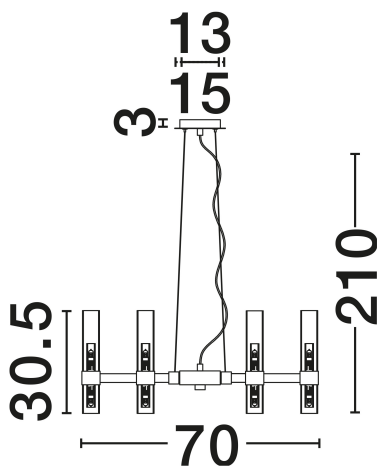

NOVA LUCE

PRODUCT DATASHEET

Version: 001

PRODUCT PHOTOGRAPH

TECHNICAL DRAWING

GENERAL INFORMATION

Product Code	9006051
Collection	Indoor
Product Category	Suspension
Product Family	Century
Mounting Location	Ceiling
Application Environment	Indoor
Specifications	N/A

DIMENSION & WEIGHT

LxWxH (cm)	D: 70 H: 210
Cut Out (cm)	N/A
Weight (Kgr)	6.1

MATERIAL & COLOR

Product Color	Matt Black & Clear, Frost
Body Material	Metal & Glass

APPLICATION & MOUNTING

Ambient Working Temp.	Max 45°C
Type of Protection	IP20
Dimmable	N/A
Type of Dimming	N/A
Mounting type	Surface
Mounting Depth (cm)	N/A
Led Module Replaceable	Yes
Light Source	G9

Power (Nominal)	12x5W
Input voltage (Nominal)	100-240V
Mains Frequency	50/60Hz

PHOTOMETRICAL DATA

Luminous Flux	N/A
Color Temperature	N/A
Light Color (Designation)	N/A

WARRANTY

Warranty	3 Years
----------	----------------