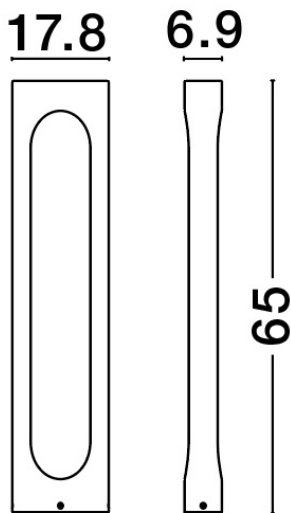

NOVA LUCE

PRODUCT DATASHEET

Version: 001

PRODUCT PHOTOGRAPH

GENERAL INFORMATION

Product Code	9002841
Collection	Outdoor
Product Category	Bollard
Product Family	PORTAL
Mounting Location	Floor
Application Environment	Outdoor

DIMENSION & WEIGHT

LxWxH (cm)	L: 17,8 W: 6,9 H: 65
Cut out (cm)	N/A
Weight (Kgr)	2.2

MATERIAL & COLOR

Product Color	Black
Body Material	Aluminum-Acrylic

TECHNICAL DRAWING

APPLICATION & MOUNTING

Ambient Working Temp.	Max 40 °C
Type of Protection	IP54
Dimmable	No
Type of Dimming (Optional)	N/A
Mounting type	Surface
Mounting Depth (cm)	N/A
Led Module Replaceable	No
Light Source	LED

Power (Nominal)	13,5W
Input voltage (Nominal)	220-240Vac
Mains Frequency	50/60Hz

PHOTOMETRICAL DATA

Luminous Flux	890 lm
Color Temperature	3000K
Light Color (Designation)	Warm White

WARRANTY

Warranty	3 Years
----------	----------------