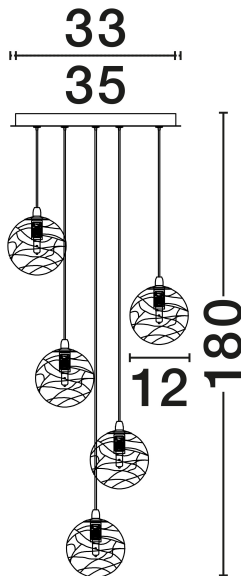

NOVA LUCE

PRODUCT DATASHEET

Version: 001

PRODUCT PHOTOGRAPH

TECHNICAL DRAWING

GENERAL INFORMATION

Product Code	9006044
Collection	Indoor
Product Category	Suspension
Product Family	Coen
Mounting Location	Ceiling
Application Environment	Indoor
Specifications	N/A

DIMENSION & WEIGHT

LxWxH (cm)	D1: 12 D2: 35 H: 180
Cut Out (cm)	N/A
Weight (Kgr)	4.1

MATERIAL & COLOR

Product Color	Clear Structured & Brass Gold
Body Material	Glass & Metal

APPLICATION & MOUNTING

Ambient Working Temp.	Max 45°C
Type of Protection	IP20
Dimmable	Yes
Type of Dimming	N/A
Mounting type	Surface
Mounting Depth (cm)	N/A
Led Module Replaceable	Yes
Light Source	G9

Power (Nominal)	5x5W
Input voltage (Nominal)	100-240V
Mains Frequency	50/60Hz

PHOTOMETRICAL DATA

Luminous Flux	N/A
Color Temperature	N/A
Light Color (Designation)	N/A

WARRANTY

Warranty	3 Years
----------	----------------