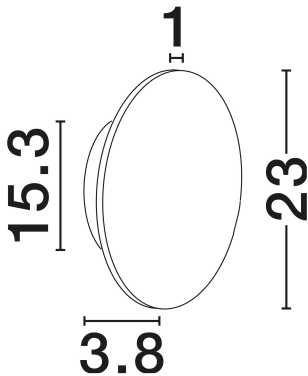

NOVA LUCE

PRODUCT DATASHEET

Version: 001

PRODUCT PHOTOGRAPH

TECHNICAL DRAWING

GENERAL INFORMATION

Product Code	9019751
Collection	Indoor
Product Category	Wall
Product Family	Viano
Mounting Location	Wall
Application Environment	Indoor
Specifications	N/A

DIMENSION & WEIGHT

LxWxH (cm)	D: 23 W: 3.8
Cut Out (cm)	N/A
Weight (Kgr)	1.3

MATERIAL & COLOR

Product Color	Natural
Body Material	Travertine

APPLICATION & MOUNTING

Ambient Working Temp.	Max 45°C
Type of Protection	IP20
Dimmable	No
Type of Dimming	N/A
Mounting type	Surface
Mounting Depth (cm)	N/A
Led Module Replaceable	No
Light Source	LED

Power (Nominal)	12W
Input voltage (Nominal)	220-240V
Mains Frequency	50/60Hz

PHOTOMETRICAL DATA

Luminous Flux	770lm
Color Temperature	3000K
Light Color (Designation)	Warm White

WARRANTY

Warranty	3 Years
----------	----------------