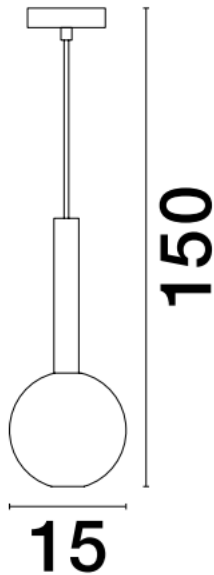

NOVA LUCE

PRODUCT DATASHEET

Version: 001

PRODUCT PHOTOGRAPH

TECHNICAL DRAWING

GENERAL INFORMATION

Product Code	9028832
Collection	Decorative
Product Category	Suspension
Product Family	Amelia
Mounting Location	Ceiling
Application Environment	Indoor

DIMENSION & WEIGHT

LxWxH (cm)	D: 15 H: 150
Cut out (cm)	N/A
Weight (Kgr)	0.7

MATERIAL & COLOR

Product Color	Clear & Sandy Gold
Body Material	Metal & Glass

APPLICATION & MOUNTING

Ambient Working Temp.	Max 45 oC
Type of Protection	IP20
Dimmable	Depends on the lamp
Type of Dimming (Optional)	N/A
Mounting type	Ceiling
Mounting Depth (cm)	N/A
Led Module Replaceable	Yes
Light Source	LED G9

Power (Nominal)	Depends on the lamp
Input voltage (Nominal)	220-240Vac
Mains Frequency	50/60Hz

PHOTOMETRICAL DATA

Luminous Flux	Depends on the lamp
Color Temperature	Depends on the lamp
Light Color (Designation)	N/A