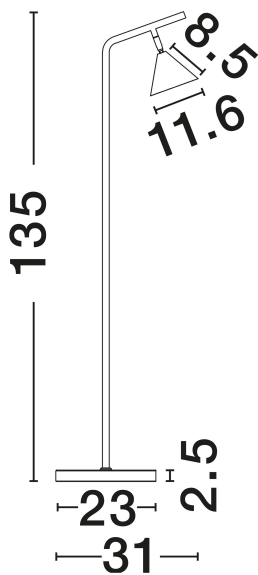

NOVA LUCE

PRODUCT DATASHEET

Version: 001

PRODUCT PHOTOGRAPH

GENERAL INFORMATION

Product Code	9011437
Collection	Indoor
Product Category	Floor
Product Family	Conico
Mounting Location	Floor
Application Environment	Indoor
Specifications	N/A

DIMENSION & WEIGHT

LxWxH (cm)	D: 23 W: 32.7 H: 135
Cut Out (cm)	N/A
Weight (Kgr)	2.42

MATERIAL & COLOR

Product Color	Oxide Coffee & Black
Body Material	Aluminium

APPLICATION & MOUNTING

Ambient Working Temp.	Max 45°C
Type of Protection	IP20
Dimmable	Yes
Type of Dimming	N/A
Mounting type	Surface
Mounting Depth (cm)	N/A
Led Module Replaceable	Yes
Light Source	MR16/GU10

TECHNICAL DRAWING

NOVA LUCE S.A

Schimatari Viotias
32009, Greece

+30 22620 58 121
+30 22620 56 743

info@novaluce.com
www.novaluce.com

NOVA LUCE

PRODUCT DATASHEET

Version: 001

ELECTRICAL DATA

Power (Nominal)	1x10W
Input voltage (Nominal)	100-240V
Mains Frequency	50/60Hz

PHOTOMETRICAL DATA

Luminous Flux	N/A
Color Temperature	N/A
Light Color (Designation)	N/A

WARRANTY

Warranty	3 Years
----------	----------------