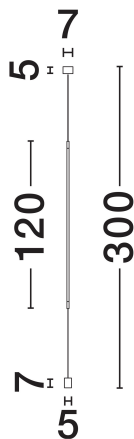

NOVA LUCE

PRODUCT DATASHEET

Version: 001

PRODUCT PHOTOGRAPH

TECHNICAL DRAWING

GENERAL INFORMATION

Product Code	9088109
Collection	Indoor
Product Category	Suspension
Product Family	Elettra
Mounting Location	Wall
Application Environment	Indoor
Specifications	N/A

DIMENSION & WEIGHT

LxWxH (cm)	D: 7 H1: 120 H2: 300
Cut Out (cm)	N/A
Weight (Kgr)	0.7

MATERIAL & COLOR

Product Color	Sandy Black
Body Material	Aluminium

APPLICATION & MOUNTING

Ambient Working Temp.	Max 45°C
Type of Protection	IP20
Dimmable	No
Type of Dimming	N/A
Mounting type	Surface
Mounting Depth (cm)	N/A
Led Module Replaceable	No
Light Source	LED

Power (Nominal)	20W
Input voltage (Nominal)	220-240V
Mains Frequency	50/60Hz

PHOTOMETRICAL DATA

Luminous Flux	698lm
Color Temperature	3000K
Light Color (Designation)	Warm White

WARRANTY

Warranty	3 Years
----------	----------------