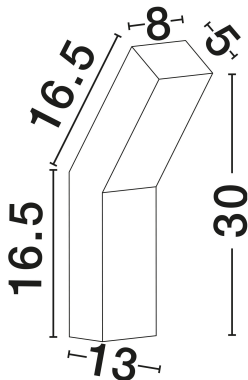

NOVA LUCE

PRODUCT DATASHEET

Version: 001

PRODUCT PHOTOGRAPH

TECHNICAL DRAWING

GENERAL INFORMATION

Product Code	51684201
Collection	Indoor
Product Category	Wall
Product Family	Otello
Mounting Location	Wall
Application Environment	Indoor
Specifications	N/A

DIMENSION & WEIGHT

LxWxH (cm)	L: 8 W: 13 H: 30
Cut Out (cm)	N/A
Weight (Kgr)	0

MATERIAL & COLOR

Product Color	Sandy White
Body Material	Gypsum

APPLICATION & MOUNTING

Ambient Working Temp.	Max 45°C
Type of Protection	IP20
Dimmable	Yes
Type of Dimming	N/A
Mounting type	Surface
Mounting Depth (cm)	N/A
Led Module Replaceable	Yes
Light Source	G9

Power (Nominal)	1x5W
Input voltage (Nominal)	100-240V
Mains Frequency	50/60Hz

PHOTOMETRICAL DATA

Luminous Flux	N/A
Color Temperature	N/A
Light Color (Designation)	N/A

WARRANTY

Warranty	3 Years
----------	----------------