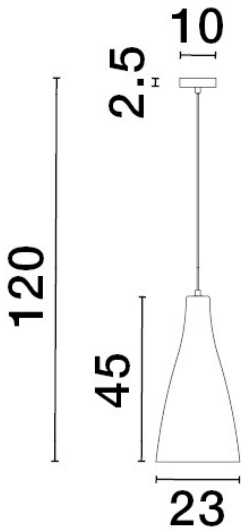

NOVA LUCE

PRODUCT DATASHEET

Version: 001

PRODUCT PHOTOGRAPH

TECHNICAL DRAWING

GENERAL INFORMATION

| | |
|-------------------------|------------|
| Product Code | 9009230 |
| Collection | Decorative |
| Product Category | Suspension |
| Product Family | Livtar |
| Mounting Location | Ceiling |
| Application Environment | Indoor |

DIMENSION & WEIGHT

| | |
|--------------|--------------------|
| LxWxH (cm) | L: 23 W: 45 H: 120 |
| Cut out (cm) | N/A |
| Weight (Kgr) | 1.4 |

MATERIAL & COLOR

| | |
|---------------|---------------|
| Product Color | Gold |
| Body Material | Metal & Glass |

| | |
|-------------------------|----------------------------|
| Power (Nominal) | Depends on the lamp |
| Input voltage (Nominal) | 220-240Vac |
| Mains Frequency | 50/60Hz |

PHOTOMETRICAL DATA

| | |
|---------------------------|----------------------------|
| Luminous Flux | Depends on the lamp |
| Color Temperature | Depends on the lamp |
| Light Color (Designation) | N/A |