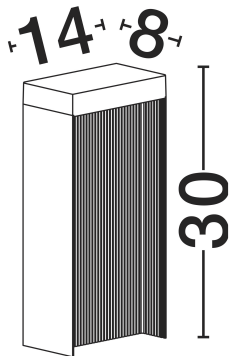

NOVA LUCE

PRODUCT DATASHEET

Version: 001

PRODUCT PHOTOGRAPH

TECHNICAL DRAWING

GENERAL INFORMATION

Product Code	9136422
Collection	Outdoor
Product Category	Bollard
Product Family	Alley
Mounting Location	Ground
Application Environment	Outdoor
Specifications	N/A

DIMENSION & WEIGHT

LxWxH (cm)	L:14 W:8 H:30 cm
Cut out (cm)	N/A
Weight (Kgr)	1.13

MATERIAL & COLOR

Product Color	Dark Anthracite
Body Material	Aluminium & Glass

APPLICATION & MOUNTING

Ambient Working Temp.	Max 45 oC
Type of Protection	IP65
Dimmable	No
Type of Dimming	N/A
Mounting type	Surface
Mounting Depth (cm)	N/A
Led Module Replaceable	No
Light Source	LED

Power (Nominal)	8w
Input voltage (Nominal)	220-240Vac
Mains Frequency	50/60Hz

PHOTOMETRICAL DATA

Luminus Flux	365lm
Color Temperature	3000K
Light Color (Designation)	Warm White

WARRANTY

Warranty	3 Years
----------	----------------