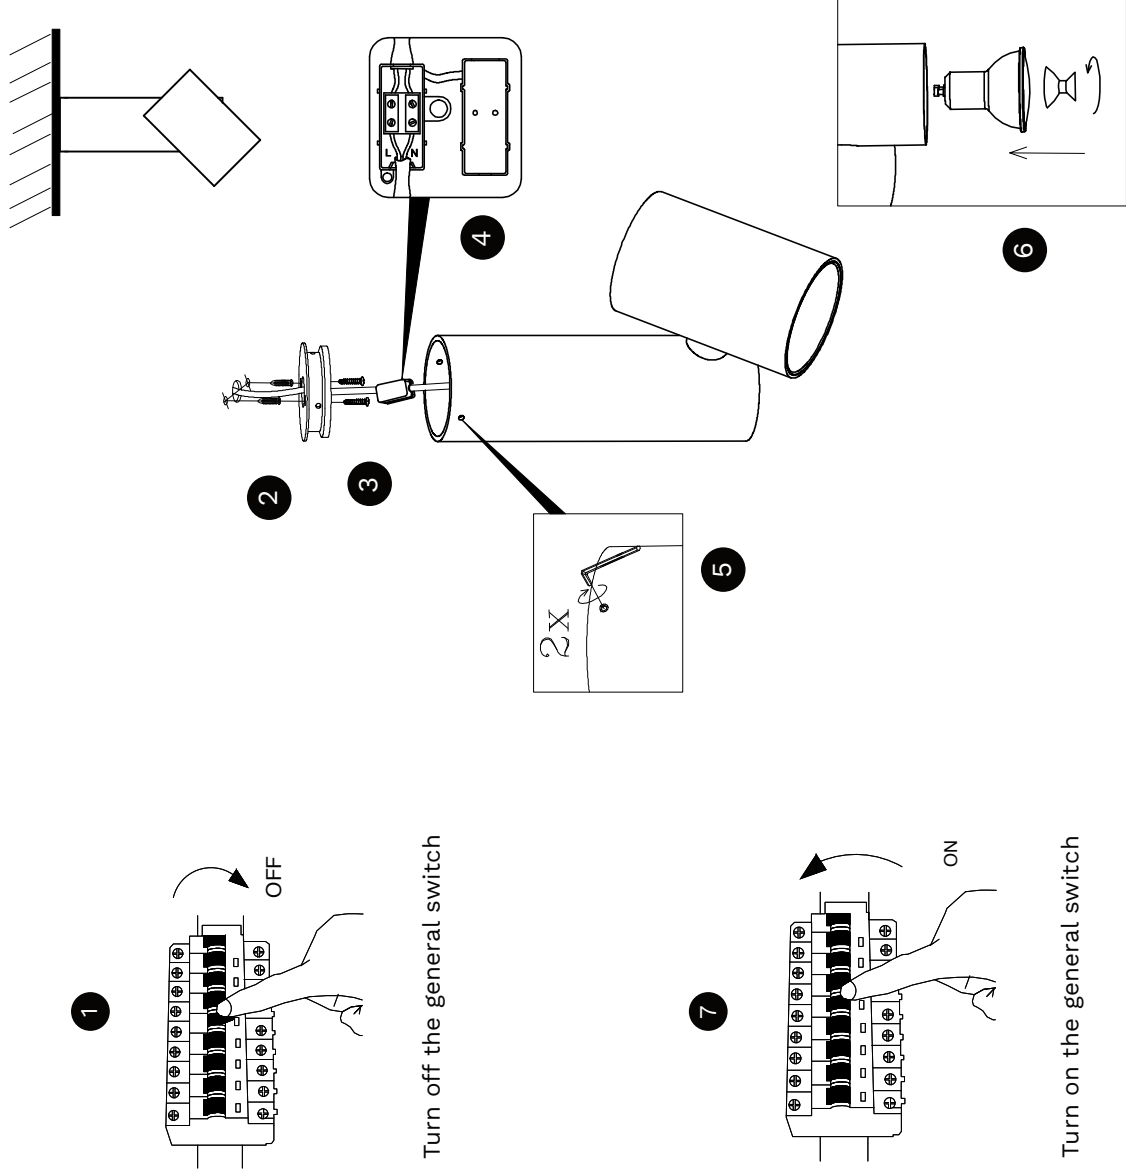

NOVA LUCE

7409001

1. Turn off general switch
2. Drill a hole, apply plastic anchors
3. Apply screws
4. Connect the wires
5. Put it in place & Apply nuts screws
6. Apply the bulb in place
7. Turn on the general switch