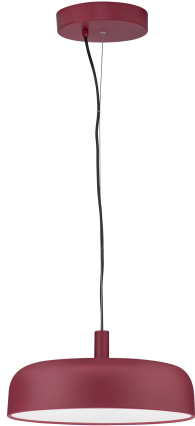

NOVA LUCE

PRODUCT DATASHEET

Version: 001

PRODUCT PHOTOGRAPH

TECHNICAL DRAWING

GENERAL INFORMATION

Product Code	9268006
Collection	Indoor
Product Category	Suspension
Product Family	Noelia
Mounting Location	Wall
Application Environment	Indoor
Specifications	N/A

DIMENSION & WEIGHT

LxWxH (cm)	D: 40 H: 142
Cut Out (cm)	N/A
Weight (Kgr)	1.8

MATERIAL & COLOR

Product Color	Bordeaux
Body Material	Steel, Aluminium & Acrylic

APPLICATION & MOUNTING

Ambient Working Temp.	Max 45°C
Type of Protection	IP20
Dimmable	Yes
Type of Dimming	Triac
Mounting type	Surface
Mounting Depth (cm)	N/A
Led Module Replaceable	No
Light Source	LED

Power (Nominal)	27W
Input voltage (Nominal)	220-240V
Mains Frequency	50/60Hz

PHOTOMETRICAL DATA

Luminous Flux	1224lm
Color Temperature	2700K
Light Color (Designation)	Warm White

WARRANTY

Warranty	3 Years
----------	----------------