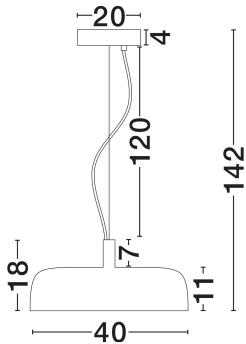

NOVA LUCE

PRODUCT DATASHEET

Version: 001

PRODUCT PHOTOGRAPH

TECHNICAL DRAWING

GENERAL INFORMATION

Product Code	9268006
Collection	Indoor
Product Category	Suspension
Product Family	Noelia
Mounting Location	Wall
Application Environment	Indoor
Specifications	N/A

DIMENSION & WEIGHT

LxWxH (cm)	D: 40 H: 142
Cut Out (cm)	N/A
Weight (Kgr)	1.8

MATERIAL & COLOR

Product Color	Bordeaux
Body Material	Steel, Aluminium & Acrylic

APPLICATION & MOUNTING

Ambient Working Temp.	Max 45°C
Type of Protection	IP20
Dimmable	Yes
Type of Dimming	Triac
Mounting type	Surface
Mounting Depth (cm)	N/A
Led Module Replaceable	No
Light Source	LED

Power (Nominal)	27W
Input voltage (Nominal)	220-240V
Mains Frequency	50/60Hz

PHOTOMETRICAL DATA

Luminous Flux	1224lm
Color Temperature	2700K
Light Color (Designation)	Warm White

WARRANTY

Warranty	3 Years
----------	----------------