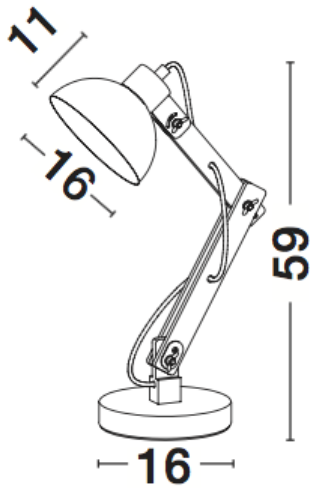

NOVA LUCE

PRODUCT DATASHEET

Version: 001

PRODUCT PHOTOGRAPH

TECHNICAL DRAWING

GENERAL INFORMATION

Product Code	671601
Collection	Decorative
Product Category	Table
Product Family	Lila
Mounting Location	N/A
Application Environment	Indoor

DIMENSION & WEIGHT

LxWxH (cm)	D: 16 H: 59
Cut out (cm)	N/A
Weight (Kgr)	1.2

MATERIAL & COLOR

Product Color	White
Body Material	Metal & Wood

APPLICATION & MOUNTING

Ambient Working Temp.	Max 45 oC
Type of Protection	IP20
Dimmable	Depends on the lamp
Type of Dimming (Optional)	N/A
Mounting type	N/A
Mounting Depth (cm)	N/A
Led Module Replaceable	Yes
Light Source	LED E27

Power (Nominal)	Depends on the lamp
Input voltage (Nominal)	220-240Vac
Mains Frequency	50/60Hz

PHOTOMETRICAL DATA

Luminous Flux	Depends on the lamp
Color Temperature	Depends on the lamp
Light Color (Designation)	N/A