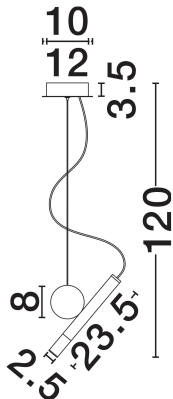

NOVA LUCE

PRODUCT DATASHEET

Version: 001

PRODUCT PHOTOGRAPH

TECHNICAL DRAWING

GENERAL INFORMATION

Product Code	9100154
Collection	Indoor
Product Category	Suspension
Product Family	Vero
Mounting Location	Wall
Application Environment	Indoor
Specifications	N/A

DIMENSION & WEIGHT

LxWxH (cm)	D: 2.5 H: 120
Cut Out (cm)	N/A
Weight (Kgr)	0.5

MATERIAL & COLOR

Product Color	Matt Black
Body Material	Aluminium & Steel

APPLICATION & MOUNTING

Ambient Working Temp.	Max 45°C
Type of Protection	IP20
Dimmable	No
Type of Dimming	N/A
Mounting type	Surface
Mounting Depth (cm)	N/A
Led Module Replaceable	No
Light Source	LED

Power (Nominal)	2W
Input voltage (Nominal)	220-240V
Mains Frequency	50/60Hz

PHOTOMETRICAL DATA

Luminous Flux	137lm
Color Temperature	3000K
Light Color (Designation)	Warm White

WARRANTY

Warranty	3 Years
----------	----------------