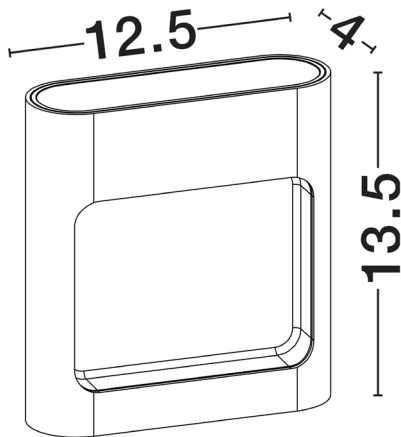

GENERAL INFORMATION

Product Code	9030802
Collection	Outdoor
Product Category	Wall
Product Family	Tall
Mounting Location	Wall
Application Environment	Outdoor
Specifications	Antisalt Protection

DIMENSION & WEIGHT

LxWxH (cm)	L: 12.5 W: 4 H: 13.5
Cut out (cm)	N/A
Weight (Kgr)	0.4

MATERIAL & COLOR

Product Color	Black
Body Material	Aluminium & Glass

APPLICATION & MOUNTING

Ambient Working Temp.	Max 45 oC
Type of Protection	IP54
Dimmable	No
Type of Dimming (Optional)	N/A
Mounting type	Surface
Mounting Depth (cm)	N/A
Led Module Replaceable	No
Light Source	LED

NOVA LUCE S.A

Schimatari Viotias
32009, Greece

+30 22620 58 121
+30 22620 56 743

info@novaluce.com
www.novaluce.com