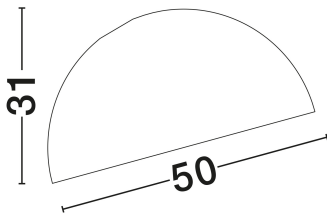

TECHNICAL DRAWING

GENERAL INFORMATION

Product Code	9695308
Collection	Indoor
Product Category	Ceiling
Product Family	Onia
Mounting Location	Ceiling
Application Environment	Indoor
Specifications	N/A

DIMENSION & WEIGHT

LxWxH (cm)	D: 50 H: 31
Cut Out (cm)	N/A
Weight (Kgr)	1.5

MATERIAL & COLOR

Product Color	Sandy Black & Gold
Body Material	Metal

APPLICATION & MOUNTING

Ambient Working Temp.	Max 45°C
Type of Protection	IP20
Dimmable	Yes
Type of Dimming	N/A
Mounting type	Surface
Mounting Depth (cm)	N/A
Led Module Replaceable	Yes
Light Source	E27

NOVA LUCE S.A

Schimatari Viotias
32009, Greece

+30 22620 58 121
+30 22620 56 743

info@novaluce.com
www.novaluce.com