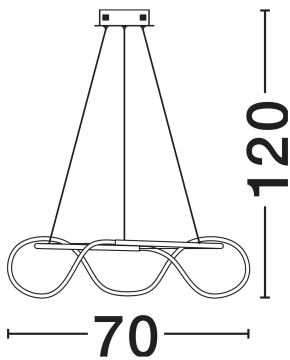

NOVA LUCE

PRODUCT DATASHEET

Version: 001

PRODUCT PHOTOGRAPH

TECHNICAL DRAWING

GENERAL INFORMATION

Product Code	9548104
Collection	Indoor
Product Category	Suspension
Product Family	Tiriac
Mounting Location	Wall
Application Environment	Indoor
Specifications	N/A

DIMENSION & WEIGHT

LxWxH (cm)	D: 70 H: 120
Cut Out (cm)	N/A
Weight (Kgr)	2

MATERIAL & COLOR

Product Color	Gold
Body Material	Aluminium & Acrylic

APPLICATION & MOUNTING

Ambient Working Temp.	Max 45°C
Type of Protection	IP20
Dimmable	Yes
Type of Dimming	Triac
Mounting type	Surface
Mounting Depth (cm)	N/A
Led Module Replaceable	No
Light Source	LED

Power (Nominal)	43W
Input voltage (Nominal)	220-240V
Mains Frequency	50/60Hz

PHOTOMETRICAL DATA

Luminous Flux	2580lm
Color Temperature	3000K
Light Color (Designation)	Warm White

WARRANTY

Warranty	3 Years
----------	----------------