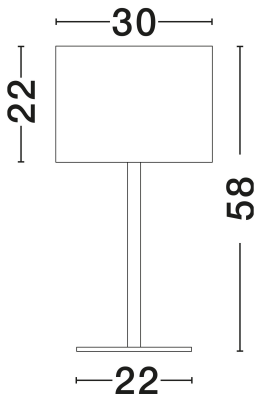

NOVA LUCE

PRODUCT DATASHEET

Version: 001

PRODUCT PHOTOGRAPH

TECHNICAL DRAWING

GENERAL INFORMATION

Product Code	9695329
Collection	Indoor
Product Category	Table
Product Family	Sibnia
Mounting Location	Table
Application Environment	Indoor
Specifications	N/A

DIMENSION & WEIGHT

LxWxH (cm)	D: 30 H: 57,8
Cut Out (cm)	N/A
Weight (Kgr)	3

MATERIAL & COLOR

Product Color	Sandy White
Body Material	Metal & Fabric

APPLICATION & MOUNTING

Ambient Working Temp.	Max 45°C
Type of Protection	IP20
Dimmable	Yes
Type of Dimming	N/A
Mounting type	Surface
Mounting Depth (cm)	N/A
Led Module Replaceable	Yes
Light Source	E27

Power (Nominal)	1x12W
Input voltage (Nominal)	100-240V
Mains Frequency	50/60Hz

PHOTOMETRICAL DATA

Luminous Flux	N/A
Color Temperature	N/A
Light Color (Designation)	N/A

WARRANTY

Warranty	3 Years
----------	----------------