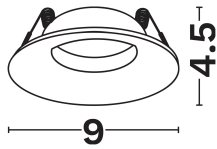

TECHNICAL DRAWING

MATERIAL & COLOR

Product Color	White
Body Material	Aluminium
Cover Material	N/A

APPLICATION & MOUNTING

Ambient Working Temp.	45 C
Type of Protection	IP20
Protection Class IK	IK04
Dimmable	N/A
Type of Dimming (Optional)	N/A
Mounting type	Recessed
Mounting Depth (cm)	Ceiling
Led Module Replaceable	Yes
Light Source	Led
Adjustable	No

COMPATIBLE WITH

— On/Off Driver: N/A

— Triac Driver: N/A

— Dali Driver: N/A

NOVA LUCE S.A

Schimatari Viotias
32009, Greece

+30 22620 58 121
+30 22620 56 743

info@novaluce.com
www.novaluce.com