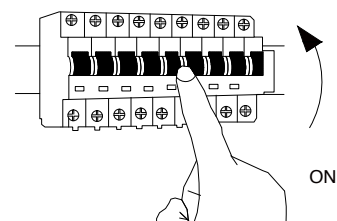

NOVA LUCE

9009120

1

Turn off the general switch

2

Drill holes & apply plastic anchors
With screws

3

Connect the wires

4

Apply the side screws

5

By rotating
Apply the glass into place

6

Turn on the general switch