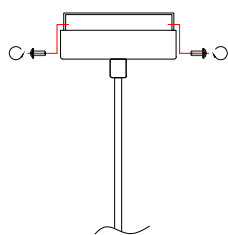

NOVA LUCE

9009120

1

Turn off the general switch

2

Drill holes & apply plastic anchors
With screws

3

Connect the wires

4

Apply the side screws

5

By rotating
Apply the glass into place

6

Turn on the general switch