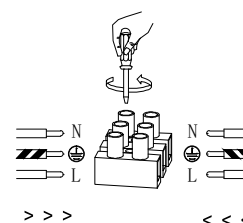

NOVA LUCE

9009120

1

Turn off the general switch

2

Drill holes & apply plastic anchors
With screws

3

Connect the wires

4

Apply the side screws

5

By rotating
Apply the glass into place

6

Turn on the general switch