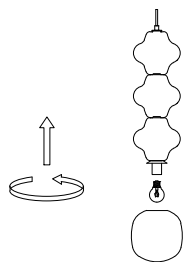

NOVA LUCE

9009120

1

Turn off the general switch

2

Drill holes & apply plastic anchors
With screws

3

Connect the wires

4

Apply the side screws

5

By rotating
Apply the glass into place

6

Turn on the general switch