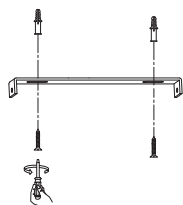

NOVA LUCE

9009120

1

Turn off the general switch

2

Drill holes & apply plastic anchors
With screws

3

Connect the wires

4

Apply the side screws

5

By rotating
Apply the glass into place

6

Turn on the general switch