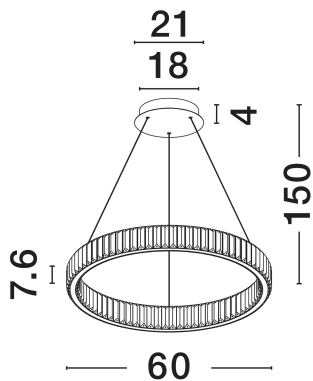

NOVA LUCE

PRODUCT DATASHEET

Version: 001

PRODUCT PHOTOGRAPH

TECHNICAL DRAWING

GENERAL INFORMATION

Product Code	9333066
Collection	Indoor
Product Category	Suspension
Product Family	Aurelia
Mounting Location	Wall
Application Environment	Indoor
Specifications	N/A

DIMENSION & WEIGHT

LxWxH (cm)	D: 60 H: 150
Cut Out (cm)	N/A
Weight (Kgr)	5

MATERIAL & COLOR

Product Color	Chrome
Body Material	Metal & Crystal

APPLICATION & MOUNTING

Ambient Working Temp.	Max 45°C
Type of Protection	IP20
Dimmable	Yes
Type of Dimming	Triac
Mounting type	Surface
Mounting Depth (cm)	N/A
Led Module Replaceable	No
Light Source	LED

Power (Nominal)	41W
Input voltage (Nominal)	220-240V
Mains Frequency	50/60Hz

PHOTOMETRICAL DATA

Luminous Flux	2050lm
Color Temperature	3500K
Light Color (Designation)	Warm White

WARRANTY

Warranty	3 Years
----------	----------------