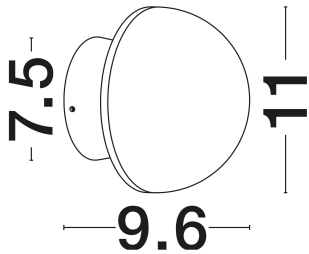

TECHNICAL DRAWING

GENERAL INFORMATION

Product Code	9831051
Collection	Indoor
Product Category	Wall
Product Family	Netune
Mounting Location	Wall
Application Environment	Indoor
Specifications	N/A

DIMENSION & WEIGHT

LxWxH (cm)	D: 11 W: 9.6 H: 7.5
Cut Out (cm)	N/A
Weight (Kgr)	0.56

MATERIAL & COLOR

Product Color	Gray & White
Body Material	Concrete & Aluminium

APPLICATION & MOUNTING

Ambient Working Temp.	Max 45°C
Type of Protection	IP20
Dimmable	No
Type of Dimming	N/A
Mounting type	Surface
Mounting Depth (cm)	N/A
Led Module Replaceable	No
Light Source	LED

NOVA LUCE S.A

Schimatari Viotias
32009, Greece

+30 22620 58 121
+30 22620 56 743

info@novaluce.com
www.novaluce.com