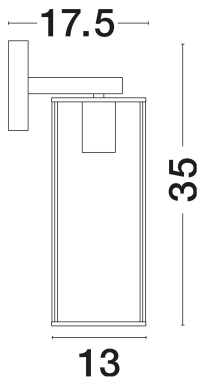

## PRODUCT PHOTOGRAPH

## TECHNICAL DRAWING

## DIMENSION & WEIGHT

LxWxH (cm)	L: 13 W: 17.5 H: 35
Cut Out (cm)	N/A
Weight (Kgr)	1.3