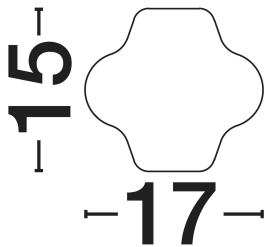

NOVA LUCE

PRODUCT DATASHEET

Version: 001

PRODUCT PHOTOGRAPH

TECHNICAL DRAWING

GENERAL INFORMATION

Product Code	9009126
Collection	Indoor
Product Category	Accessories
Product Family	Clio
Mounting Location	N/A
Application Environment	Indoor
Specifications	N/A

DIMENSION & WEIGHT

LxWxH (cm)	D: 17 H: 15
Cut Out (cm)	N/A
Weight (Kgr)	0.62

MATERIAL & COLOR

Product Color	Blue
Body Material	Ceramic

APPLICATION & MOUNTING

Ambient Working Temp.	Max 45°C
Type of Protection	N/A
Dimmable	N/A
Type of Dimming	N/A
Mounting type	Surface
Mounting Depth (cm)	N/A
Led Module Replaceable	N/A
Light Source	N/A