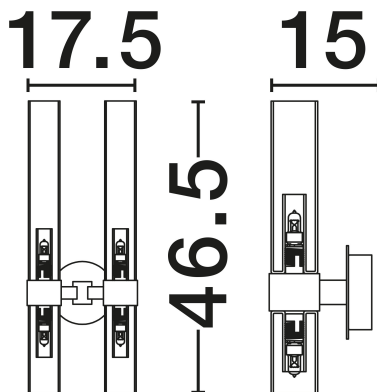

TECHNICAL DRAWING

APPLICATION & MOUNTING

Ambient Working Temp.	Max 45°C
Type of Protection	IP20
Dimmable	N/A
Type of Dimming	N/A
Mounting type	Surface
Mounting Depth (cm)	N/A
Led Module Replaceable	Yes
Light Source	G9

NOVA LUCE S.A

Schimatari Viotias
32009, Greece

+30 22620 58 121
+30 22620 56 743

info@novaluce.com
www.novaluce.com