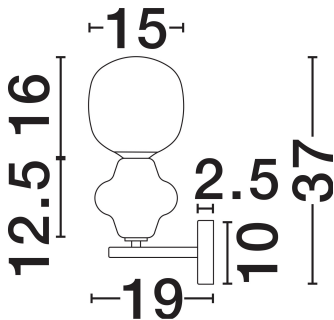

## PRODUCT PHOTOGRAPH

## TECHNICAL DRAWING

## DIMENSION & WEIGHT

LxWxH (cm)	D: 19 W: 15 H: 37
Cut Out (cm)	N/A
Weight (Kgr)	0.99