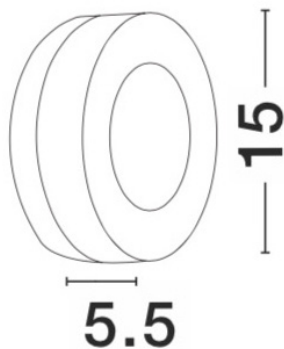

NOVA LUCE

PRODUCT DATASHEET

Version: 001

PRODUCT PHOTOGRAPH

TECHNICAL DRAWING

GENERAL INFORMATION

Product Code	9529713
Collection	Outdoor
Product Category	Wall
Product Family	TUNE
Mounting Location	Wall
Application Environment	Outdoor

DIMENSION & WEIGHT

LxWxH (cm)	D: 15 H: 5,5
Cut out (cm)	N/A
Weight (Kgr)	0.5

MATERIAL & COLOR

Product Color	Black
Body Material	Aluminum-Acrylic

APPLICATION & MOUNTING

Ambient Working Temp.	Max 40 oC
Type of Protection	IP65
Dimmable	No
Type of Dimming (Optional)	N/A
Mounting type	Surface
Mounting Depth (cm)	N/A
Led Module Replaceable	No
Light Source	LED

Power (Nominal)	9W
Input voltage (Nominal)	220-240Vac
Mains Frequency	50/60Hz

PHOTOMETRICAL DATA

Luminous Flux	620 lm
Color Temperature	3000K
Light Color (Designation)	Warm White

WARRANTY

Warranty	3 Years
----------	----------------