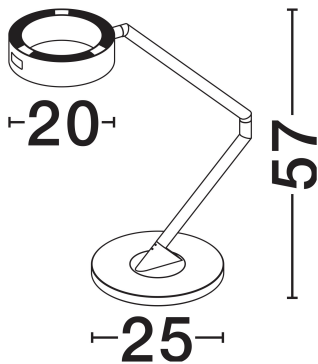

NOVA LUCE

PRODUCT DATASHEET

Version: 001

PRODUCT PHOTOGRAPH

TECHNICAL DRAWING

GENERAL INFORMATION

Product Code	9870018
Collection	Indoor
Product Category	Table
Product Family	Afi
Mounting Location	Table
Application Environment	Indoor
Specifications	N/A

DIMENSION & WEIGHT

LxWxH (cm)	D: 52 H: 57
Cut Out (cm)	N/A
Weight (Kgr)	8

MATERIAL & COLOR

Product Color	Black
Body Material	Aluminium & Steel

APPLICATION & MOUNTING

Ambient Working Temp.	Max 45°C
Type of Protection	IP20
Dimmable	Yes
Type of Dimming	Triac
Mounting type	Surface
Mounting Depth (cm)	N/A
Led Module Replaceable	No
Light Source	LED

Power (Nominal)	23W
Input voltage (Nominal)	220-240V
Mains Frequency	50/60Hz

PHOTOMETRICAL DATA

Luminous Flux	1853lm
Color Temperature	3000K
Light Color (Designation)	Warm White

WARRANTY

Warranty	3 Years
----------	----------------