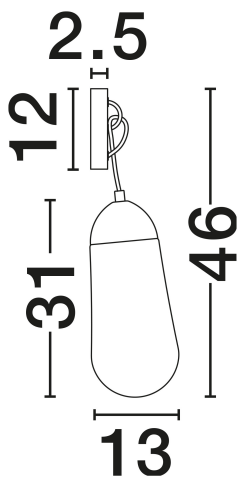

NOVA LUCE

PRODUCT DATASHEET

Version: 001

PRODUCT PHOTOGRAPH

TECHNICAL DRAWING

GENERAL INFORMATION

Product Code	9092828
Collection	Indoor
Product Category	Wall
Product Family	Blaky
Mounting Location	Wall
Application Environment	Indoor
Specifications	N/A

DIMENSION & WEIGHT

LxWxH (cm)	D: 13 W: 15.5 H: 46
Cut Out (cm)	N/A
Weight (Kgr)	0.78

MATERIAL & COLOR

Product Color	Opal & Matt Black
Body Material	Glass & Metal

APPLICATION & MOUNTING

Ambient Working Temp.	Max 45°C
Type of Protection	IP20
Dimmable	Yes
Type of Dimming	N/A
Mounting type	Surface
Mounting Depth (cm)	N/A
Led Module Replaceable	Yes
Light Source	E14

Power (Nominal)	1x5W
Input voltage (Nominal)	100-240V
Mains Frequency	50/60Hz

PHOTOMETRICAL DATA

Luminous Flux	N/A
Color Temperature	N/A
Light Color (Designation)	N/A

WARRANTY

Warranty	3 Years
----------	----------------