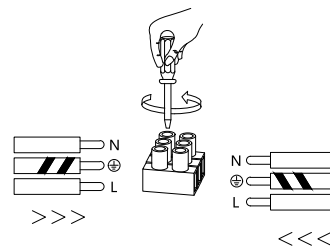

# NOVA LUCE

9009214

①

Turn off the general Switch

②

Drill holes & apply plastic anchors  
With screws

③

Connect the wires

④

Apply the side screws

⑤

By rotating  
Apply the glass into place

⑥

Turn on the general switch