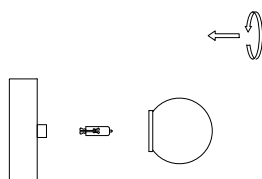

# NOVA LUCE

9009214

①

Turn off the general Switch

②

Drill holes & apply plastic anchors  
With screws

③

Connect the wires

④

Apply the side screws

⑤

By rotating  
Apply the glass into place

⑥

Turn on the general switch