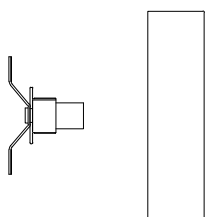

# NOVA LUCE

9009214

①

Turn off the general Switch

②

Drill holes & apply plastic anchors  
With screws

③

Connect the wires

④

Apply the side screws

⑤

By rotating  
Apply the glass into place

⑥

Turn on the general switch