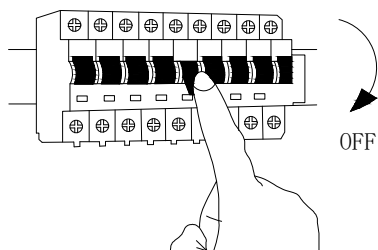

# NOVA LUCE

9009214

①

Turn off the general Switch

②

Drill holes & apply plastic anchors  
With screws

③

Connect the wires

④

Apply the side screws

⑤

By rotating  
Apply the glass into place

⑥

Turn on the general switch