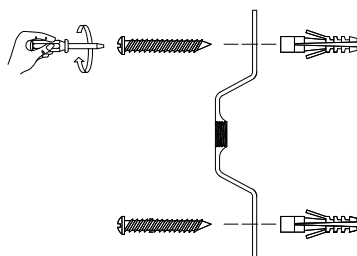

# NOVA LUCE

9009214

①

Turn off the general Switch

②

Drill holes & apply plastic anchors  
With screws

③

Connect the wires

④

Apply the side screws

⑤

By rotating  
Apply the glass into place

⑥

Turn on the general switch