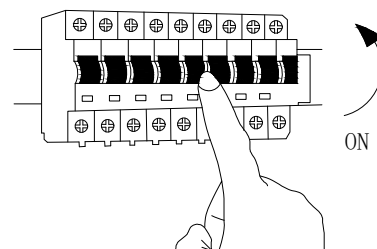

# NOVA LUCE

9009214

①

Turn off the general Switch

②

Drill holes & apply plastic anchors  
With screws

③

Connect the wires

④

Apply the side screws

⑤

By rotating  
Apply the glass into place

⑥

Turn on the general switch