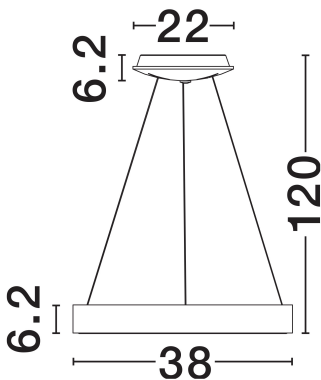

NOVA LUCE

PRODUCT DATASHEET

Version: 001

PRODUCT PHOTOGRAPH

TECHNICAL DRAWING

GENERAL INFORMATION

Product Code	9453431
Collection	Indoor
Product Category	Suspension
Product Family	Rando Thin
Mounting Location	Wall
Application Environment	Indoor
Specifications	N/A

DIMENSION & WEIGHT

LxWxH (cm)	D: 38 H: 120
Cut Out (cm)	N/A
Weight (Kgr)	1.7

MATERIAL & COLOR

Product Color	Sandy Black
Body Material	Aluminium & Acrylic

APPLICATION & MOUNTING

Ambient Working Temp.	Max 45°C
Type of Protection	IP20
Dimmable	Yes
Type of Dimming	Triac
Mounting type	Surface
Mounting Depth (cm)	N/A
Led Module Replaceable	No
Light Source	LED

Power (Nominal)	30W
Input voltage (Nominal)	220-240V
Mains Frequency	50/60Hz

PHOTOMETRICAL DATA

Luminous Flux	1845lm
Color Temperature	3000K
Light Color (Designation)	Warm White

WARRANTY

Warranty	3 Years
----------	----------------