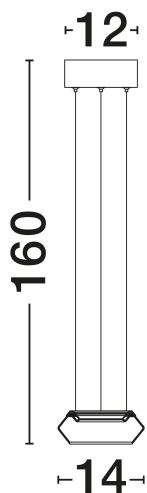

NOVA LUCE

PRODUCT DATASHEET

Version: 001

PRODUCT PHOTOGRAPH

TECHNICAL DRAWING

GENERAL INFORMATION

Product Code	9236101
Collection	Indoor
Product Category	Suspension
Product Family	Jailyn
Mounting Location	Ceiling
Application Environment	Indoor
Specifications	N/A

DIMENSION & WEIGHT

LxWxH (cm)	D: 14 H: 160
Cut Out (cm)	N/A
Weight (Kgr)	0.53

MATERIAL & COLOR

Product Color	Sandy Black & Smokey
Body Material	Aluminium & Glass

APPLICATION & MOUNTING

Ambient Working Temp.	Max 45°C
Type of Protection	IP20
Dimmable	No
Type of Dimming	N/A
Mounting type	Surface
Mounting Depth (cm)	N/A
Led Module Replaceable	No
Light Source	LED

Power (Nominal)	8W
Input voltage (Nominal)	220-240V
Mains Frequency	50/60Hz

PHOTOMETRICAL DATA

Luminous Flux	320lm
Color Temperature	3000K
Light Color (Designation)	Warm White

WARRANTY

Warranty	3 Years
----------	----------------