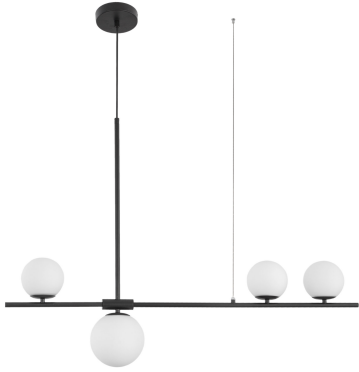

NOVA LUCE

PRODUCT DATASHEET

Version: 001

PRODUCT PHOTOGRAPH

TECHNICAL DRAWING

GENERAL INFORMATION

Product Code	9100441
Collection	Indoor
Product Category	Suspension
Product Family	Impero
Mounting Location	Ceiling
Application Environment	Indoor
Specifications	N/A

DIMENSION & WEIGHT

LxWxH (cm)	L: 100 W: 15 H: 120
Cut Out (cm)	N/A
Weight (Kgr)	1.2

MATERIAL & COLOR

Product Color	Opal & Black
Body Material	Glass & Metal

APPLICATION & MOUNTING

Ambient Working Temp.	Max 45°C
Type of Protection	IP20
Dimmable	Yes
Type of Dimming	N/A
Mounting type	Surface
Mounting Depth (cm)	N/A
Led Module Replaceable	Yes
Light Source	G9