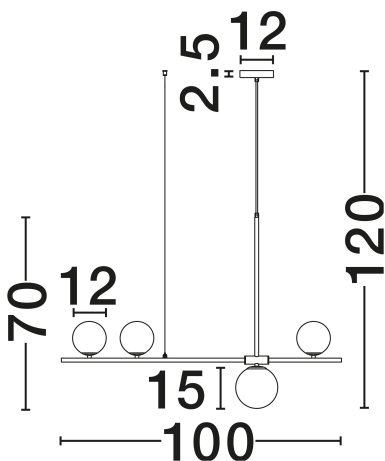

NOVA LUCE

PRODUCT DATASHEET

Version: 001

PRODUCT PHOTOGRAPH

TECHNICAL DRAWING

GENERAL INFORMATION

Product Code	9100441
Collection	Indoor
Product Category	Suspension
Product Family	Impero
Mounting Location	Ceiling
Application Environment	Indoor
Specifications	N/A

DIMENSION & WEIGHT

LxWxH (cm)	L: 100 W: 15 H: 120
Cut Out (cm)	N/A
Weight (Kgr)	1.2

MATERIAL & COLOR

Product Color	Opal & Black
Body Material	Glass & Metal

APPLICATION & MOUNTING

Ambient Working Temp.	Max 45°C
Type of Protection	IP20
Dimmable	Yes
Type of Dimming	N/A
Mounting type	Surface
Mounting Depth (cm)	N/A
Led Module Replaceable	Yes
Light Source	G9

Power (Nominal)	4x5W
Input voltage (Nominal)	100-240V
Mains Frequency	50/60Hz

PHOTOMETRICAL DATA

Luminous Flux	N/A
Color Temperature	N/A
Light Color (Designation)	N/A

WARRANTY

Warranty	3 Years
----------	----------------