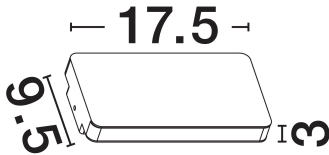

GENERAL INFORMATION

Product Code	9971460
Collection	Outdoor
Product Category	Wall
Product Family	Artu
Mounting Location	Wall
Application Environment	Outdoor
Specifications	N/A

DIMENSION & WEIGHT

LxWxH (cm)	L:17.5 W:3.5 H:9.5 cm
Cut out (cm)	N/A
Weight (Kgr)	0.511

MATERIAL & COLOR

Product Color	Dark Anthracite
Body Material	Aluminium & Acrylic

APPLICATION & MOUNTING

Ambient Working Temp.	Max 45 oC
Type of Protection	IP65
Dimmable	No
Type of Dimming	N/A
Mounting type	Surface
Mounting Depth (cm)	N/A
Led Module Replaceable	No
Light Source	LED

NOVA LUCE S.A

Schimatari Viotias
32009, Greece

+30 22620 58 121
+30 22620 56 743

info@novaluce.com
www.novaluce.com